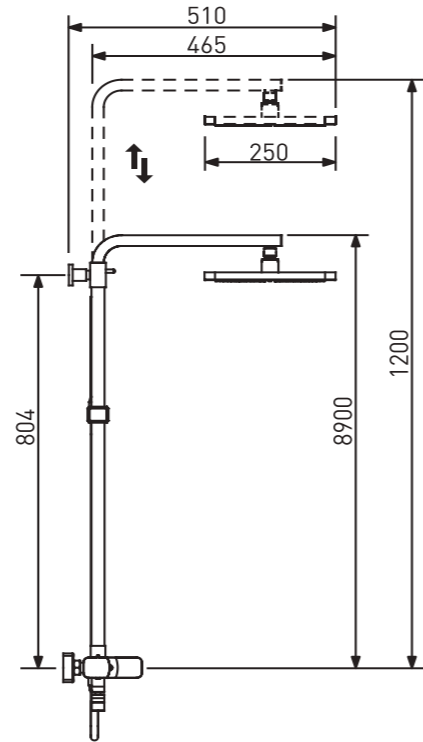

Ceramic Cartridge
%100 Brass
150cm Spiral Hose
120cm Slide Pipe Length
Single Function Hand Shower
Ideal Working Pressure 5 Bar
Water Flow Rate 10-12Lt/Min

Seramik Kartuş
%100 Pirinç
150 cm Spiral Hortum
120 cm Sürgü Boru Uzunluğu
Tek Fonksiyonlu El Duşu
İdeal Çalışma Basıncı 5 Bar
Su Akış Miktarı Dakikada 10-12 Lt.

Technical Drawing:
Teknik Çizim: