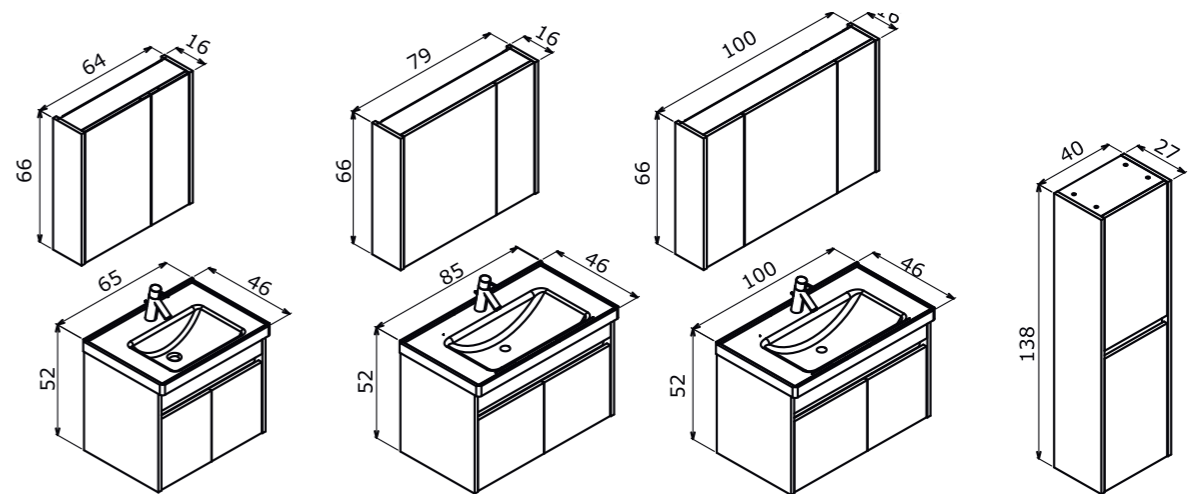

Side

with door
Kapaklı

The power is in its freedom...
Gücü özgürlüğünde..

65 cm / 85 cm / 100 cm

Ceramic Basin
Seramik Lavabo

Body & Door;
Melamine MDF
Gövde ve Kapak;
Melamin MDF

Soft Close Door
Frenli Kapak

Mirror Cabinet
Ayna Dolabı

Colors:
Renkler: