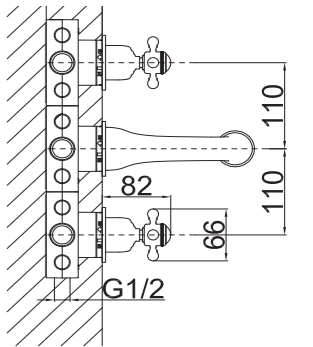

Ceramic Cartridge
%100 Brass
Ideal Working Pressure 5 Bar
Water Flow Rate 8-10 lt/Min

Seramik Kartuş
%100 Pirinç
İdeal Çalışma Basıncı 5 Bar
Su Akış Miktarı Dakikada 8-10 Lt.