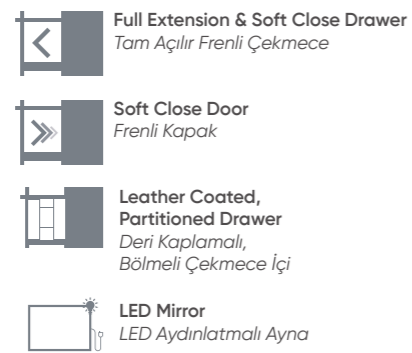

100 cm / 120 cm / 140 cm

**Semi Concealed Ceramic Sink
Marble Countertop**
Yarı Gömme Seramik Lavabo
Mermer Tezgah

**Body & Drawers;
Matt Lacquer MDF
PVD Coated Metal Foot or Matt
Lacquer Wood Foot**
Gövde ve Çekmece; Mat Lake MDF
PVD Kaplı Metal Ayak veya Mat Lake
Ahşap Ayak

**Tall Cabinet; Tempered Smoked
Glass Shelf**
Boy Dolabı; Temperli Füme Cam Raf