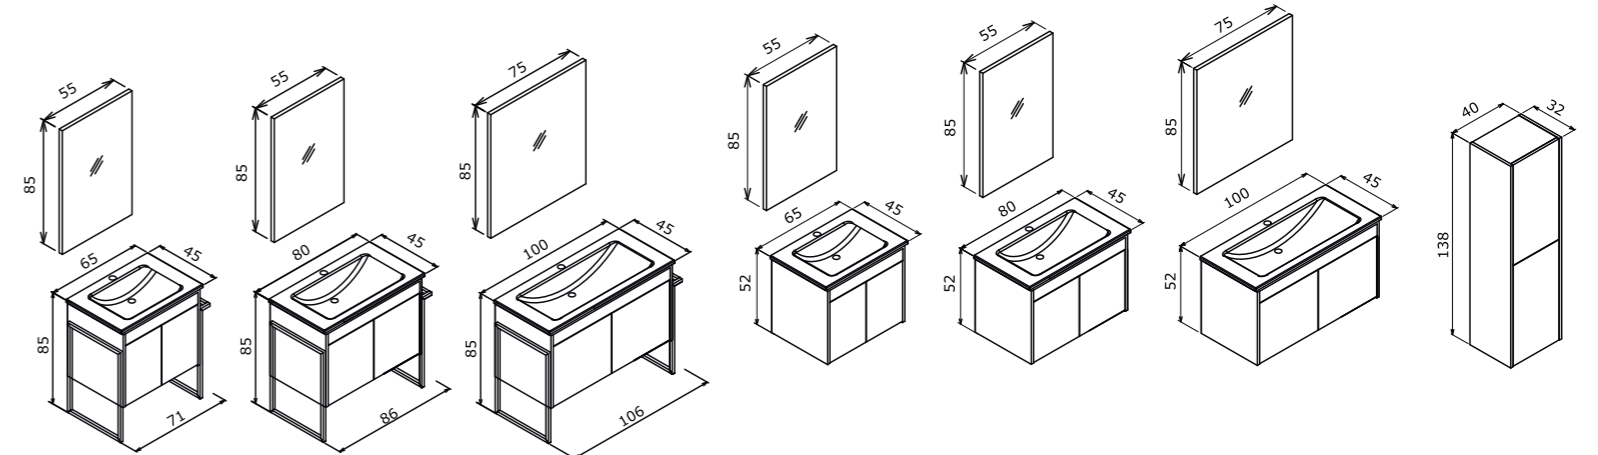

Technical Drawing:
Teknik Çizim: