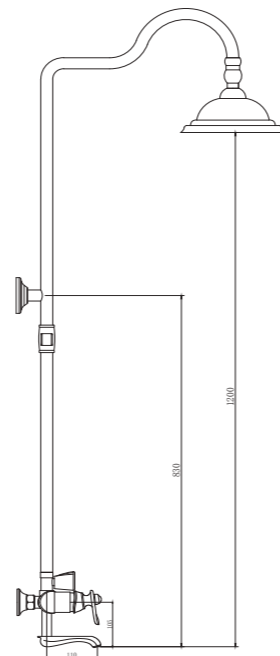

SOAP DISPENSER
SIVI SABUNLUK

SOAP DISH
SABUNLUK

TOOTHBRUSH HOLDER
DİŞ FIRÇALIK

GLASS SHELF
CAM ETAJER

TOWEL BAR
UZUN HAVLULUK

TOWEL HOLDER
HAVLULUK

DOUBLE ROBE HOOK
İKİLİ ASKILIK

WIRE SPONGE HOLDER
TEKLİ SÜNGERLİK

ROLL HOLDER WITH COVER
KAPAKLI KAĞITLIK