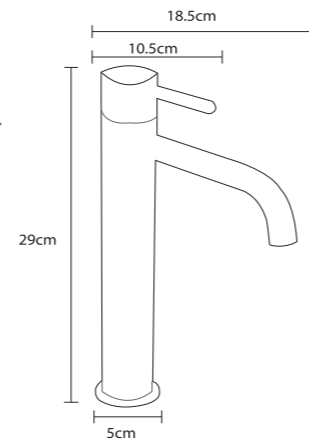

İdeal Working Pressure 5 Bar
Water Flow Rate 10-12 lt/Min

İdeal Çalışma Basıncı 5 Bar
Su Akış Miktarı Dakikada 10-12 Lt.