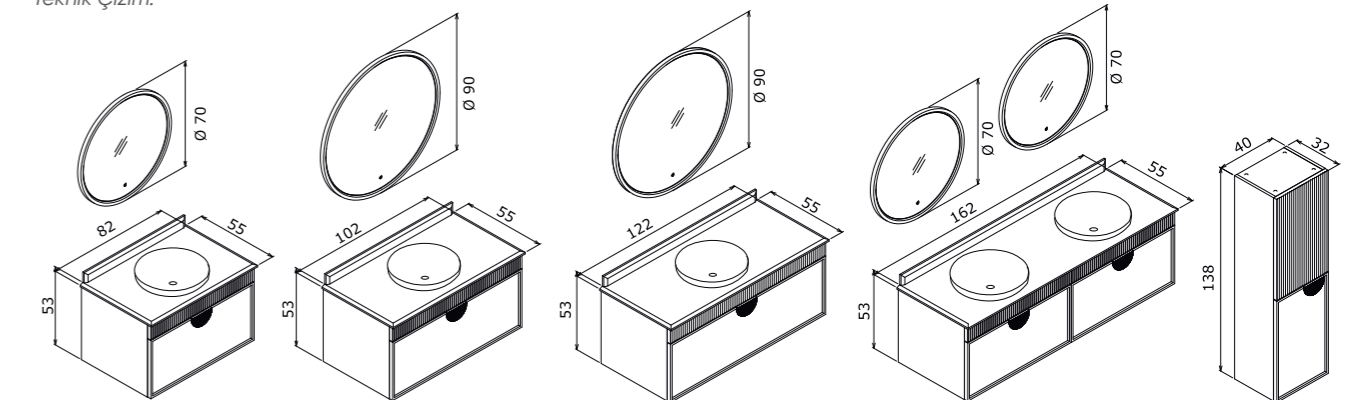

Handle Colors:
Kulp Renkleri:

Technical Drawing:
Teknik Çizim: