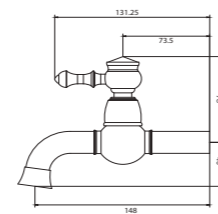

23mm Packing
Plumbing Connection G 1/2

23mm Salmatra
Tesisat Bağlantısı G 1/2