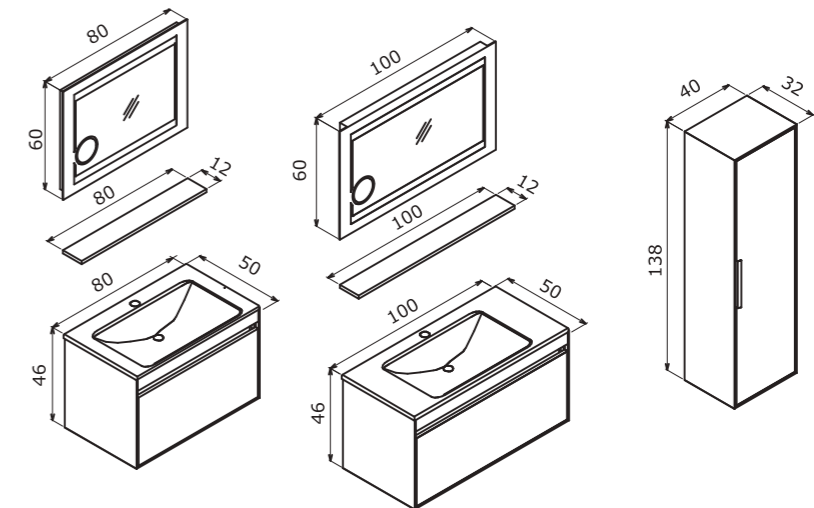

80 cm / 100 cm

Ceramic Basin
Seramik Etajerli Lavabo

Body & Drawers;
Melamine MDF
Gövde ve Çekmece;
Melamin MDF

Tall Cabinet; Tempered Glass Shelf
Boy Dolabı; Temperli Cam Raf

Full Extension & Soft Close Drawer
Tam Açılır Frenli Çekmece

Soft Close Door
Frenli Kapak

Magnifying Mirror with IP44 LED
Büyüteçli IP44 LED'li Ayna

Colors:
Renkler:

Technical Drawing:
Teknik Çizim: