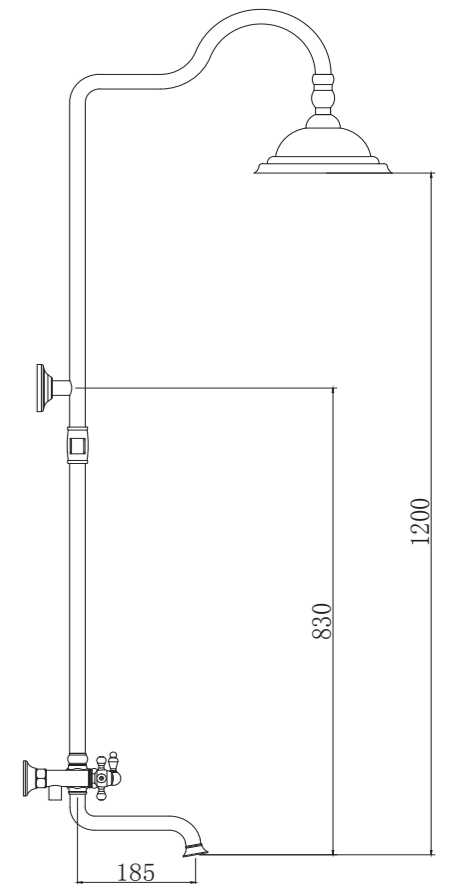

TRUVA

BASIN FAUCET / LAVABO ARMATÜRÜ

Ideal Working Pressure 5 Bar
Water Flow Rate 8-10 lt/Min

İdeal Çalışma Basıncı 5 Bar
Su Akış Miktarı Dakikada 8-10 Lt.

Technical Drawing:
Teknik Çizim:

KITCHEN FAUCET / EVİYE ARMATÜRÜ

Ideal Working Pressure 5 Bar
Water Flow Rate 8-10 lt/Min

İdeal Çalışma Basıncı 5 Bar
Su Akış Miktarı Dakikada 8-10 Lt.

Technical Drawing:
Teknik Çizim:

TAP / AÇ-KAPA MUSLUK

ANGLE TAP / AÇ-KAPA ARA MUSLUK

7.6 mm Packing
Plumbing Connection G 1/2

7.6 mm Salmastra
Tesisat Bağlantısı G 1/2

7.6 mm Packing

7.6 mm Salmastra

SHOWER SET / DUŞ SETİ

150cm Spiral Hose
120cm Slide Pipe Length
Single Function Hand Shower
Ideal Working Pressure 5 Bar
Water Flow Rate 10-12lt/Min

150 cm Spiral Hortum
120 cm Sürgü Boru Uzunluğu
Tek Fonksiyonlu El Duşu
İdeal Çalışma Basıncı 5 Bar
Su Akış Miktarı Dakikada 10-12 Lt.

Technical Drawing:
Teknik Çizim: