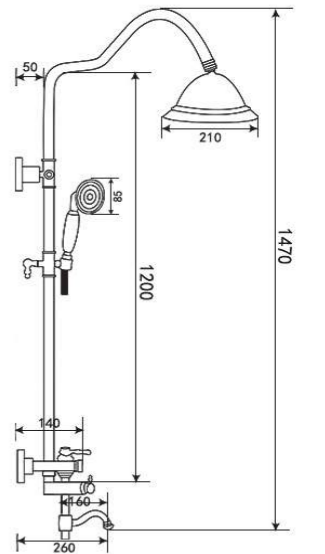

SHOWER SET / DUŞ SETİ

Ceramic Cartridge
%100 Brass
150cm Spiral Hose
120cm Slide Pipe Length
Single Function Hand Shower
Ideal Working Pressure 5 Bar
Water Flow Rate 10-12Lt/Min

Seramik Kartuş
%100 Pirinç
150 cm Spiral Hortum
120 cm Sürgü Boru Uzunluğu
Tek Fonksiyonlu El Duşu
İdeal Çalışma Basıncı 5 Bar
Su Akış Miktarı Dakikada 10-12 Lt.

Technical Drawing:
Teknik Çizim:

TAP / AÇ-KAPA MUSLUK

23mm Packing
Plumbing Connection G 1/2

23mm Salmatra
Tesisat Bağlantısı G 1/2

ANGLE TAP / AÇ-KAPA ARA MUSLUK

23mm Packing
23mm Salmatra