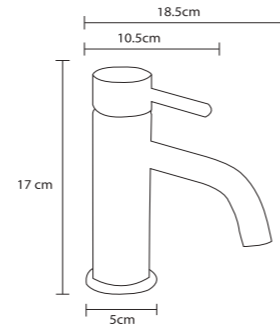

İdeal Working Pressure 5 Bar
Water Flow Rate 10-12 lt/Min

İdeal Çalışma Basıncı 5 Bar
Su Akış Miktarı Dakikada 10-12 Lt.