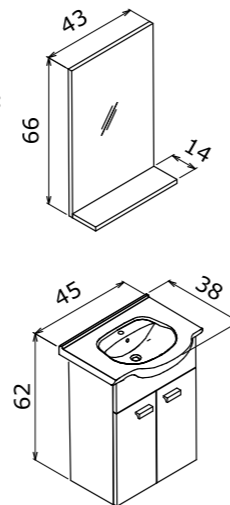

Soma 45 Irony

Technical Drawing:
Teknik Çizim: