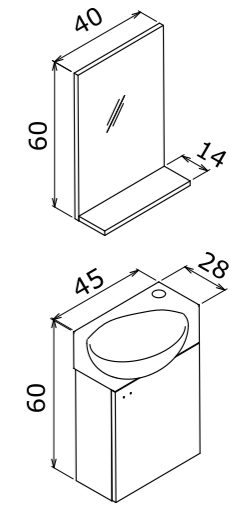

Riva 45 Retro Silver / Retro Gümüş

Technical Drawing:
Teknik Çizim: