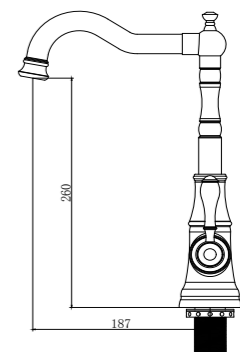

It is recommended to use filtered angle valve with products to prevent faucet damage due to all kind of pollution that may occur during installation.
Tesisatta oluşabilecek her türlü kirliliğin armatüre zararını önlemek için ürünle birlikte filtrelili ara musluk kullanılması tavsiye edilir.