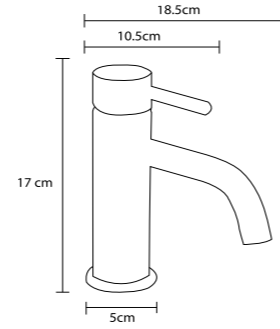

Ideal Working Pressure 5 Bar
Water Flow Rate 10-12 lt/Min

İdeal Çalışma Basıncı 5 Bar
Su Akış Miktarı Dakikada 10-12 Lt.