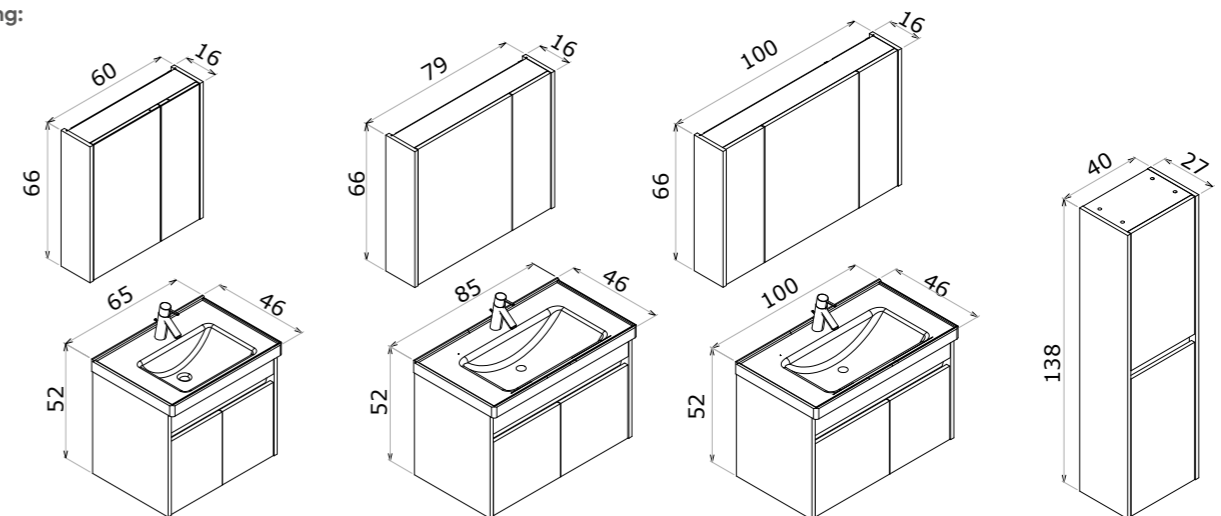

Side

with door
Kapaklı

The power is in its freedom...
Gücü özgürlüğünde..

65 cm / 85 cm / 100 cm

Ceramic Basin
Seramik Lavabo

Body & Door;
Melamine MDF
Gövde ve Kapak;
Melamin MDF

Soft Close Door
Frenli Kapak

Mirror Cabinet
Ayna Dolabı

Colors:
Renkler:

Technical Drawing:
Teknik Çizim: