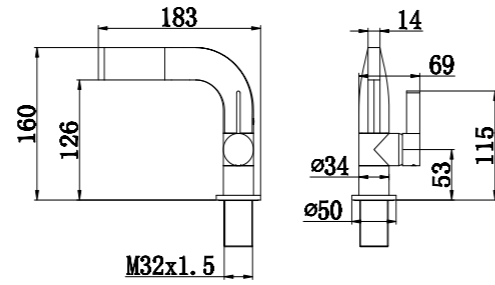

ALICE

BASIN FAUCET / LAVABO ARMATÜRÜ

Ceramic Cartridge
%100 Brass
Ideal Working Pressure 5 Bar
Water Flow Rate 8-10 lt/Min

Seramik Kartuş
%100 Pirinç
İdeal Çalışma Basıncı 5 Bar
Su Akış Miktarı Dakikada 10-12 Lt.