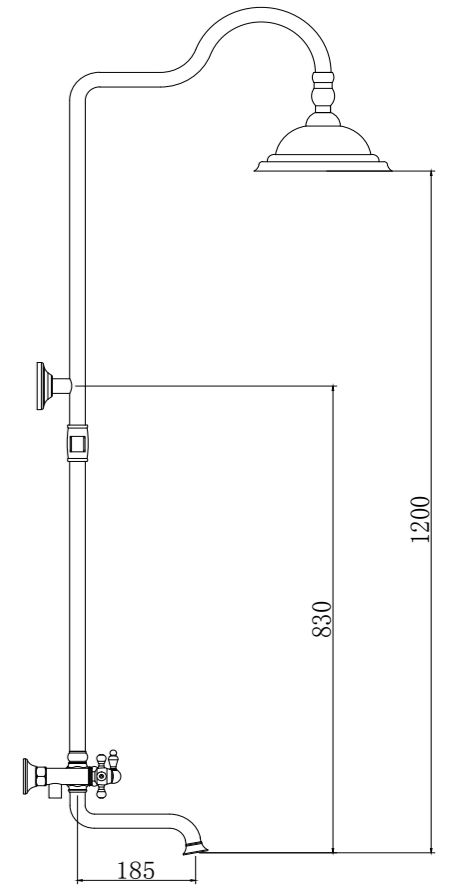

TRUVA

BASIN FAUCET / LAVABO ARMATÜRÜ

Ideal Working Pressure 5 Bar
Water Flow Rate 8-10 lt/Min

İdeal Çalışma Basıncı 5 Bar
Su Akış Miktarı Dakikada 8-10 Lt.

Technical Drawing:
Teknik Çizim:

KITCHEN FAUCET / EVİYE ARMATÜRÜ

Ideal Working Pressure 5 Bar
Water Flow Rate 8-10 lt/Min

İdeal Çalışma Basıncı 5 Bar
Su Akış Miktarı Dakikada 8-10 Lt.

Technical Drawing:
Teknik Çizim:

TAP / AÇ-KAPA MUSLUK

ANGLE TAP / AÇ-KAPA ARA MUSLUK

7.6 mm Packing

7.6 mm Salmastra

7.6 mm Packing
Plumbing Connection G 1/2

7.6 mm Salmastra
Tesisat Bağlantısı G 1/2

SHOWER SET / DUŞ SETİ

150cm Spiral Hose
120cm Slide Pipe Length
Single Function Hand Shower
Ideal Working Pressure 5 Bar
Water Flow Rate 10-12Lt/Min

150 cm Spiral Hortum
120 cm Sürgü Boru Uzunluğu
Tek Fonksiyonlu El Duşu
İdeal Çalışma Basıncı 5 Bar
Su Akış Miktarı Dakikada 10-12 Lt.

Technical Drawing:
Teknik Çizim: