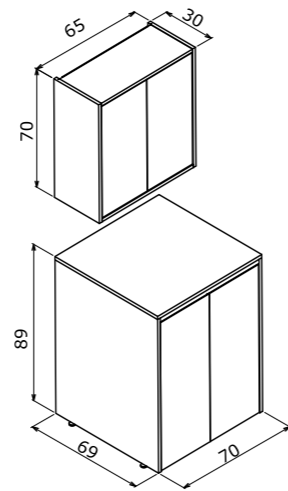

Sedir

WMC 70
ÇMD 70

* Your washing machine dimensions should be checked!
* Çamaşır makinenizin ölçüsünü kontrol ediniz!

70 cm

Body; Melamine Particalboard or MDF
Lacquer
Door; High Gloss Lacquer MDF

Gövde; Melamin Yonga Levha veya
MDF Lake
Kapak; Parlak Lake MDF

65 cm

Body; Melamine Particalboard
or MDF Lacquer
Door; High Gloss Lacquer MDF

Gövde; Melamin Yonga Levha veya
MDF Lake
Kapak; Parlak Lake MDF

Sedir

WMC 65
ÇMD 65

* Your washing machine dimensions should be checked!
* Çamaşır makinenizin ölçüsünü kontrol ediniz!