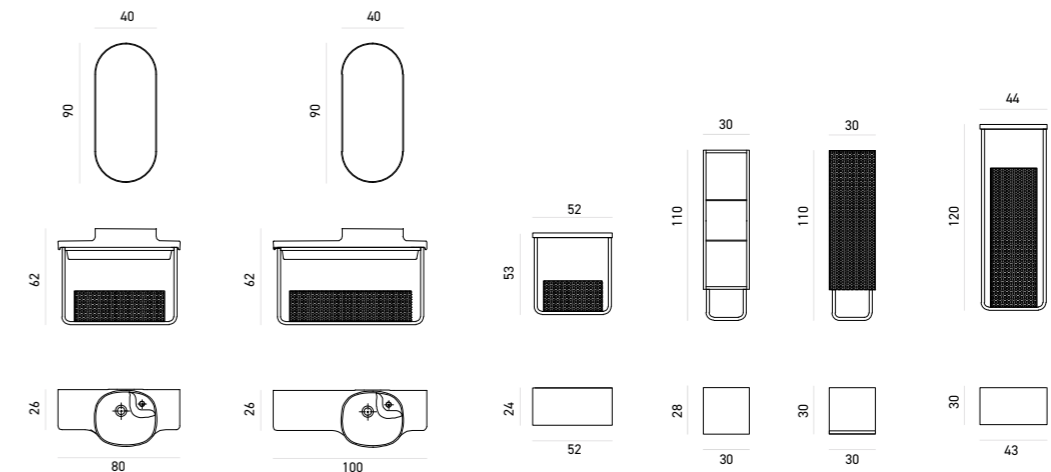

# Biella

The magic of simplicity  
Sadeliğin büyüğü

Biella 140 Matt Powder Lacquer / Mat Pudra Lake

100 cm / 120 cm / 140 cm

Countertop Ceramic Basin  
Tezghah Üstü Seramik Lavabo

Countertop; Acrylic  
Tezghah; Akirlik