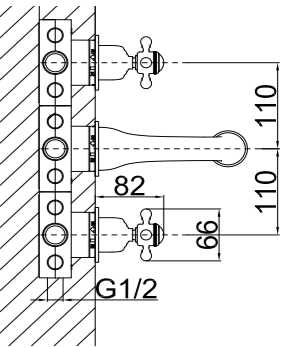

Ceramic Cartridge
%100 Brass
Ideal Working Pressure 5 Bar
Water Flow Rate 8-10 lt/Min

Seramik Kartuş
%100 Pirinç
İdeal Çalışma Basıncı 5 Bar
Su Akış Miktarı Dakikada 8-10 Lt.