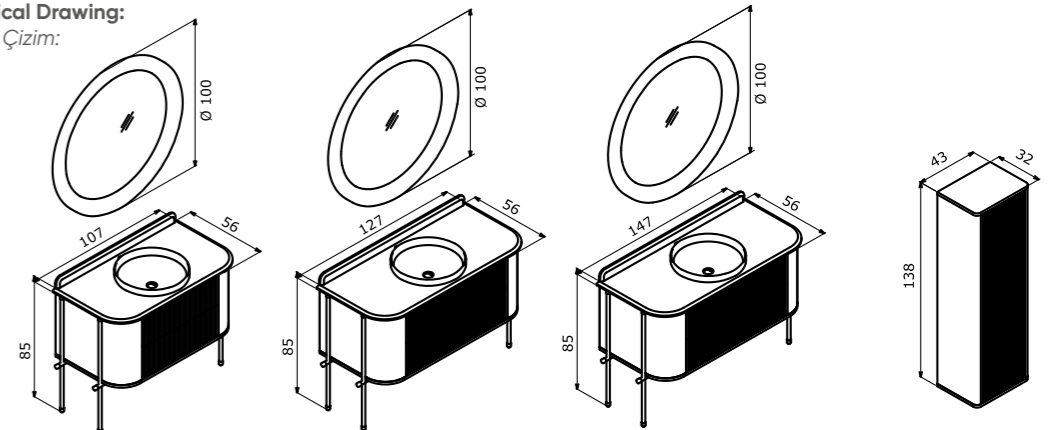

**Technical Drawing:
Teknik Çizim:**