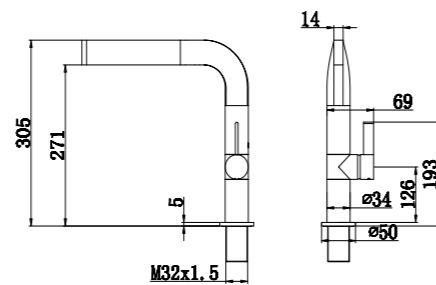

ALICE

BASIN FAUCET / LAVABO ARMATÜRÜ

Ceramic Cartridge
%100 Brass
Ideal Working Pressure 5 Bar
Water Flow Rate 8-10 lt/Min

Seramik Kartuş
%100 Pirinç
İdeal Çalışma Basıncı 5 Bar
Su Akış Miktarı Dakikada 10-12 Lt.

HIGH BASIN FAUCET/ YÜKSEK LAVABO ARMATÜRÜ

Ceramic Cartridge
%100 Brass
Ideal Working Pressure 5 Bar
Water Flow Rate 10-12 lt/Min

Seramik Kartuş
%100 Pirinç
İdeal Çalışma Basıncı 5 Bar
Su Akış Miktarı Dakikada 10-12 Lt.

KITCHEN FAUCET / EVİYE ARMATÜRÜ

Ceramic Cartridge
%100 Brass
Ideal Working Pressure 5 Bar
Water Flow Rate 10-12 lt/Min

Seramik Kartuş
%100 Pirinç
İdeal Çalışma Basıncı 5 Bar
Su Akış Miktarı Dakikada 10-12 Lt.

ALICE

SOAP DISPENSER
SIVI SABUNLUK

SOAP DISH
SABUNLUK

TOOTHBRUSH HOLDER
DİŞ FIRÇALIK

SHELF
ETAJER

TOWEL BAR
UZUN HAVLULUK

ROLL HOLDER
KAĞITLIK

DOUBLE ROBE HOOK
İKİLİ ASKILIK

TOILET BRUSH WITH SHELF
ETAJERLİ TUVALET FIRÇALIĞI