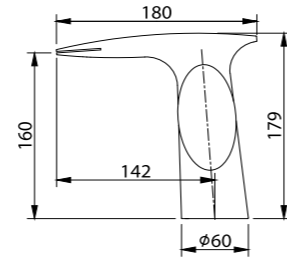

NEST

BASIN FAUCET / LAVABO ARMATÜRÜ

Ideal Working Pressure 5 Bar
Water Flow Rate 8-10 lt/Min

İdeal Çalışma Basıncı 5 Bar
Su Akış Miktarı Dakikada 8-10 Lt.

Technical Drawing:
Teknik Çizim:

SHOWER SET / DUŞ SETİ

150cm Spiral Hose
120cm Slide Pipe Length
Single Function Hand Shower
Ideal Working Pressure 5 Bar
Water Flow Rate 10-12lt/Min

150 cm Spiral Hortum
120 cm Sürgü Boru Uzunluğu
Tek Fonksiyonlu El Duşu
İdeal Çalışma Basıncı 5 Bar
Su Akış Miktarı Dakikada 10-12 Lt.

NEST

SOAP DISPENSER SIVI SABUNLUK

SOAP DISH SABUNLUK

304 Stainless Steel
Electrostatic Coating

304 Paslanmaz Çelik
Elektrostatik Kaplama