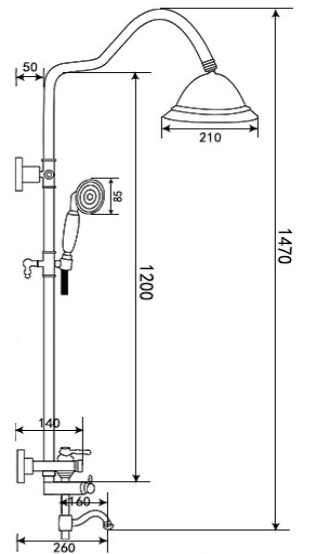

SHOWER SET / DUŞ SETİ

Ceramic Cartridge
%100 Brass
150cm Spiral Hose
120cm Slide Pipe Length
Single Function Hand Shower
Ideal Working Pressure 5 Bar
Water Flow Rate 10-12Lt/Min

Seramik Kartuş
%100 Pirinç
150 cm Spiral Hortum
120 cm Sürgü Boru Uzunluğu
Tek Fonksiyonlu El Duşu
İdeal Çalışma Basıncı 5 Bar
Su Akış Miktarı Dakikada 10-12 Lt.

Technical Drawing:
Teknik Çizim:

TAP / AÇ-KAPA MUSLUK

23mm Packing
Plumbing Connection G 1/2

23mm Salmastra
Tesisat Bağlantısı G 1/2

ANGLE TAP / AÇ-KAPA ARA MUSLUK

23mm Packing
23mm Salmastra