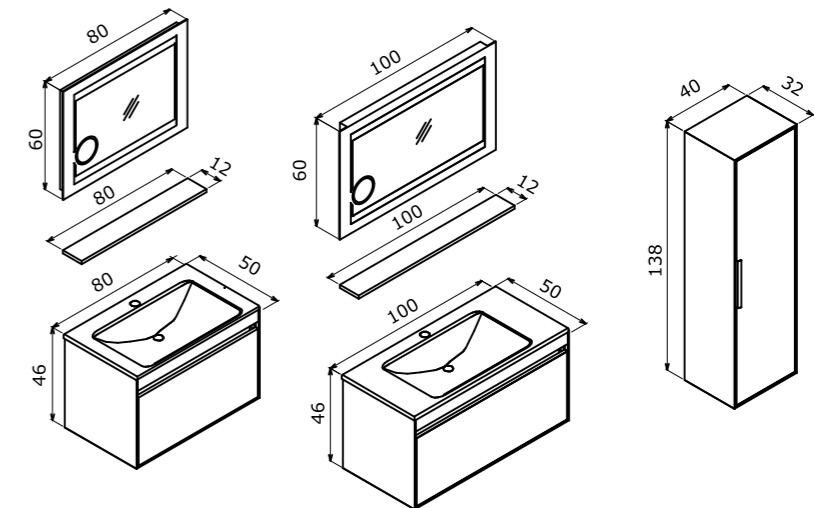

80 cm / 100 cm

Ceramic Basin
Seramik Etajerli Lavabo

Body & Drawers;
Melamine MDF
Gövde ve Çekmece;
Melamin MDF

Tall Cabinet; Tempered Glass Shelf
Boy Dolabı; Temperli Cam Raf

Full Extension & Soft Close Drawer
Tam Açılır Frenli Çekmece

Soft Close Door
Frenli Kapak

Magnifying Mirror with IP44 LED
Büyüteçli IP44 LED'li Ayna

Colors:
Renkler:

Technical Drawing:
Teknik Çizim: