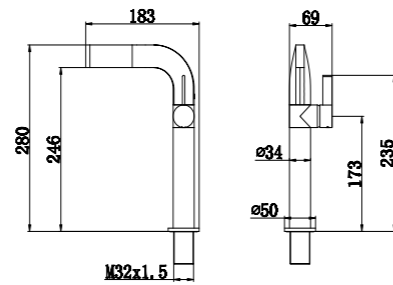

Ceramic Cartridge
%100 Brass
Ideal Working Pressure 5 Bar
Water Flow Rate 10-12 lt/Min

Seramik Kartuş
%100 Pirinç
İdeal Çalışma Basıncı 5 Bar
Su Akış Miktarı Dakikada 10-12 Lt.