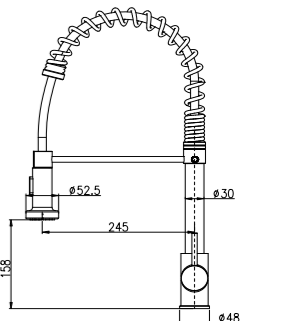

Ceramic Cartridge
%100 Brass
Ideal Working Pressure 5 Bar
Water Flow Rate 10-12 lt/Min

Seramik Kartuş
%100 Pirinç
İdeal Çalışma Basıncı 5 Bar
Su Akış Miktarı Dakikada 10-12 Lt.