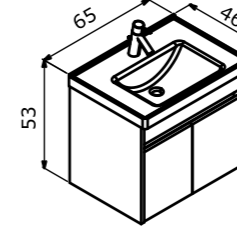

55 cm / 65 cm / 85 cm / 100 cm

Ceramic Basin
Seramik Etajerli Lavabo

Body;
Melamine Particalboard
Gövde;
Melamin Yonga Levha

Doors; High Gloss PET MDF
Kapaklar; Parlak PET, MDF

Tall Cabinet; Tempered Glass Shelf
Boy Dolabi; Temperli Cam Raf

Soft Close Door
Frenli Kapak

LED Spot with Mirror Cabinet
LED Spotlu Ayna Dolabi

Technical Drawing:
Teknik Çizim: