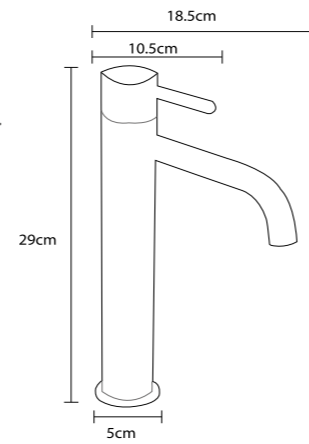

Ideal Working Pressure 5 Bar
Water Flow Rate 10-12 lt/Min

İdeal Çalışma Basıncı 5 Bar
Su Akış Miktarı Dakikada 10-12 Lt.