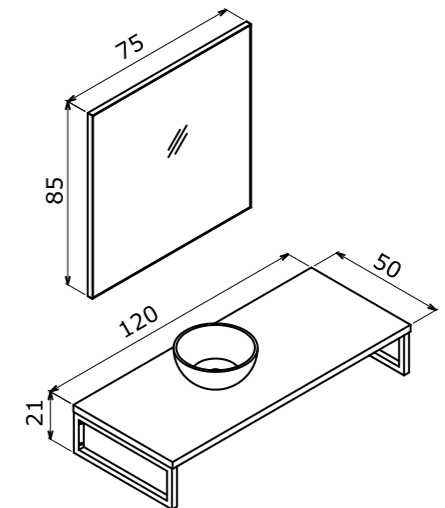

Kestel 95 Walnut / Ceviz