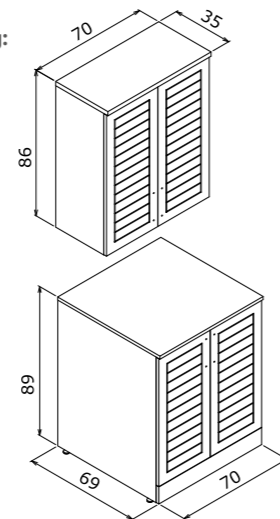

70 cm

Body; Melamine MDF
Door; High Gloss Lacquer MDF

Gövde; Melamin MDF
Kapak; Parlak Lake MDF

Soft Close Door
Frenli Kapak