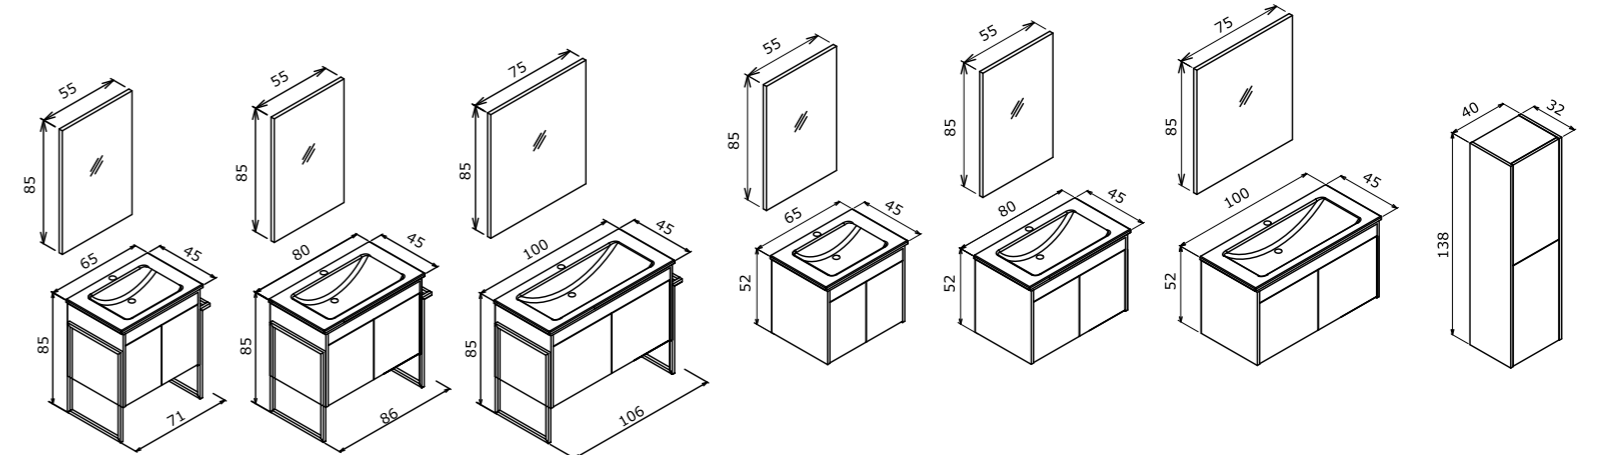

Technical Drawing:
Teknik Çizim: