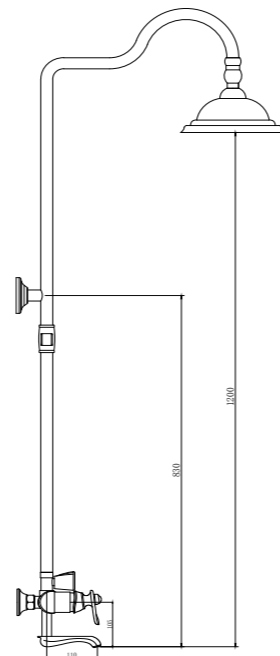

SOAP DISPENSER
SIVI SABUNLUK

SOAP DISH
SABUNLUK

TOOTHBRUSH HOLDER
DİŞ FIRÇALIK

GLASS SHELF
CAM ETAJER

TOWEL BAR
UZUN HAVLULUK

TOWEL HOLDER
HAVLULUK

DOUBLE ROBE HOOK
İKİLİ ASKILIK

WIRE SPONGE HOLDER
TEKLİ SÜNGERLİK

ROLL HOLDER WITH COVER
KAPAKLI KAĞITLIK