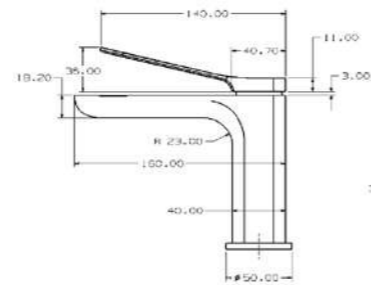

Ceramic Cartridge
%100 Brass
Ideal Working Pressure 5 Bar
Water Flow Rate 8-10 lt/Min

Seramik Kartuş
%100 Pirinç
İdeal Çalışma Basıncı 5 Bar
Su Akış Miktarı Dakikada 8-10 Lt.

Technical Drawing:
Teknik Çizim: