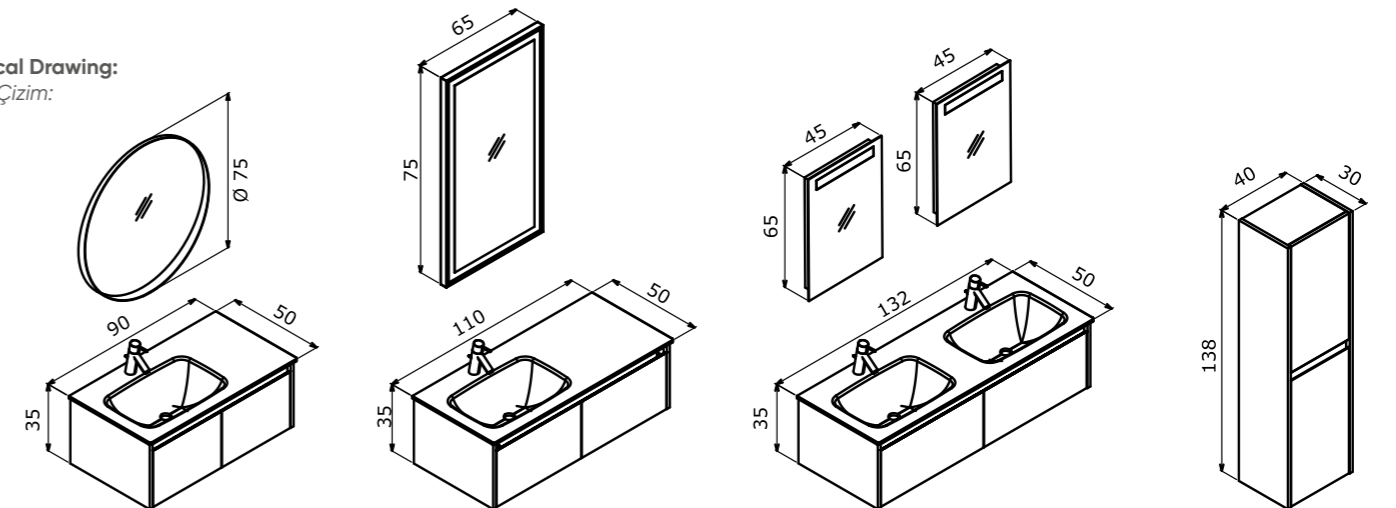

Colors:
Renkler:

Technical Drawing:
Teknik Çizim: