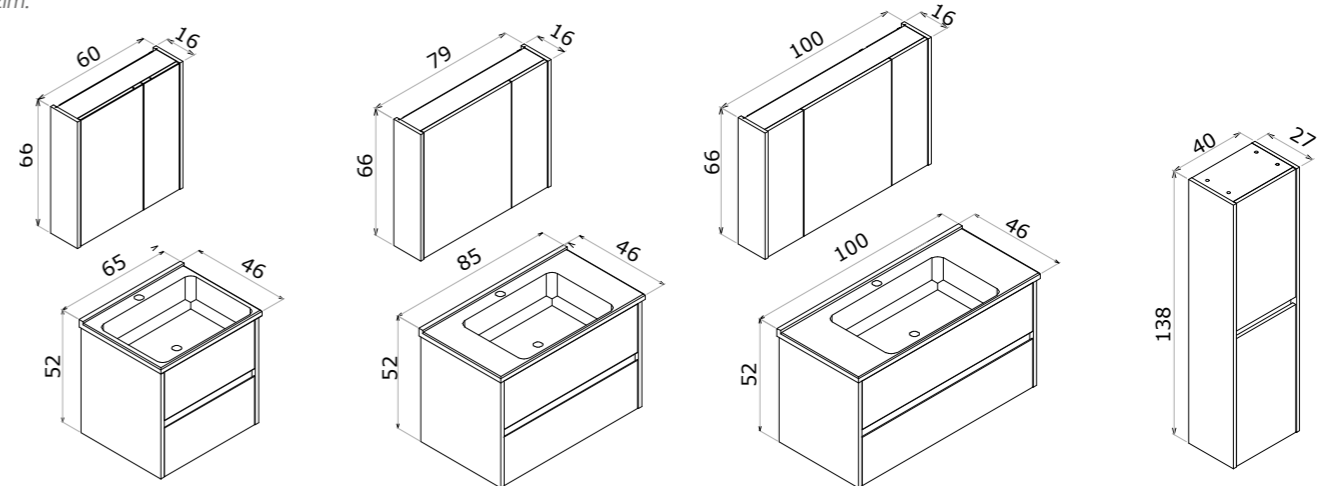

Side

with drawer
Çekmeceli

The power is in its freedom...
Gücü özgürlüğünde

65 cm / 85 cm / 100 cm

Ceramic Basin
Seramik Lavabo

Body & Door;
Melamine MDF
Gövde ve Kapak;
Melamin MDF

- Full Extension & Soft Close Drawer
  Tam Açılır Frenli Çekmece
- Soft Close Door
  Frenli Kapak
- Mirror Cabinet
  Ayna Dolabı

Colors:
Renkler:

Technical Drawing:
Teknik Çizim: