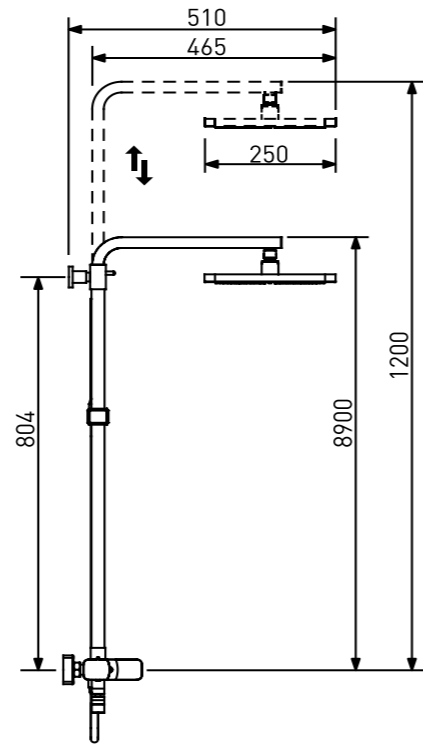

Ceramic Cartridge
%100 Brass
150cm Spiral Hose
120cm Slide Pipe Length
Single Function Hand Shower
Ideal Working Pressure 5 Bar
Water Flow Rate 10-12Lt/Min

Seramik Kartuş
%100 Pirinç
150 cm Spiral Hortum
120 cm Sürgü Boru Uzunluğu
Tek Fonksiyonlu El Duşu
İdeal Çalışma Basıncı 5 Bar
Su Akış Miktarı Dakikada 10-12 Lt.

Technical Drawing:
Teknik Çizim: