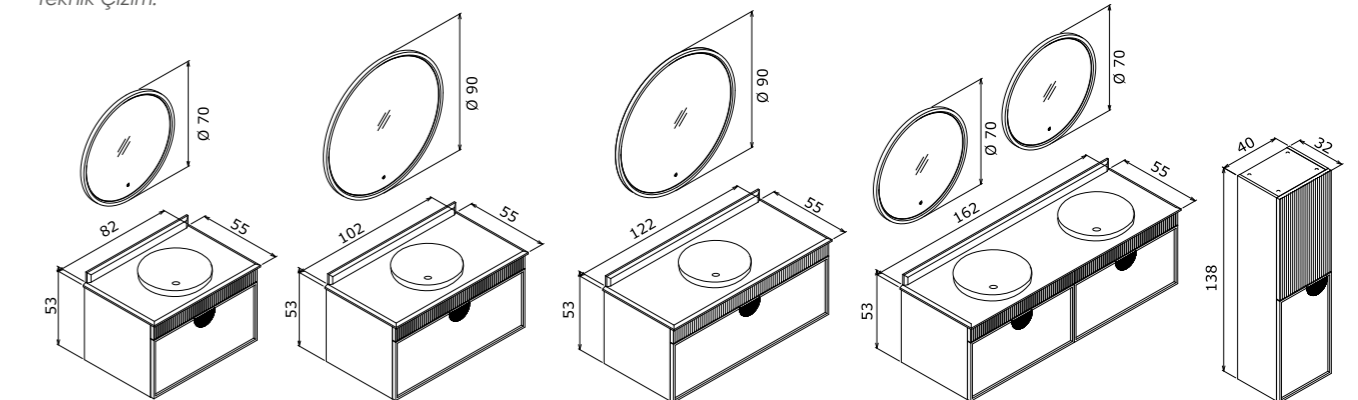

Handle Colors:
Kulp Renkleri:

Technical Drawing:
Teknik Çizim: