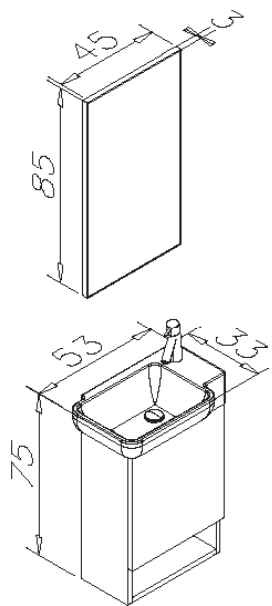

BEGONYA

Navaro

Legnano

Irony

Ceramic Basin

Body & Door;
Melamine Particalboard

Soft Close Doors

55cm Set