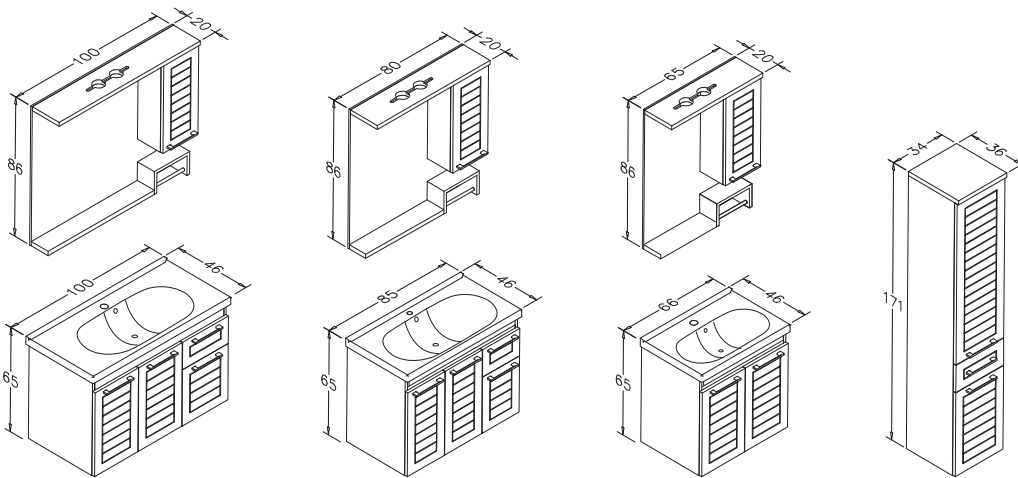

PERGE

Ceramic Basin

Soft Close Doors
LED Spot Mirror

100cm Set
85cm Set
65cm Set
34cm Side Cabinet - Shelve
34cm Side Cabinet - Basket

Body & Doors; Thermoform MDF

White

ORKA

KARMA
COLLECTION