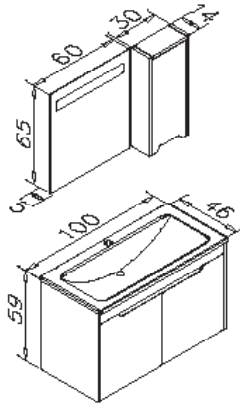

Ceramic Basin

Soft Close Doors
LED Mirror Cabinet

100cm Set
85cm Set
75cm Set
40cm Side Cabinet (R-L)

Body; Melamine Particalboard,
Door; High Gloss Lacquer MDF

Brown Stone -
High Gloss Anthracite
Lacquer

Brown Stone -
High Gloss White
Lacquer