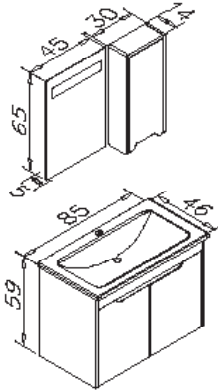

Ceramic Basin

Soft Close Doors
LED Mirror Cabinet

100cm Set
85cm Set
75cm Set
40cm Side Cabinet (R-L)

Body; Melamine Particalboard,
Door; High Gloss Lacquer MDF

Brown Stone -
High Gloss Anthracite
Lacquer

Brown Stone -
High Gloss White
Lacquer