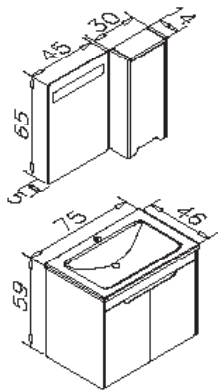

Ceramic Basin

Soft Close Doors
LED Mirror Cabinet

100cm Set
85cm Set
75cm Set
40cm Side Cabinet (R-L)

Body; Melamine Particalboard,
Door; High Gloss Lacquer MDF

Brown Stone -
High Gloss Anthracite
Lacquer

Brown Stone -
High Gloss White
Lacquer