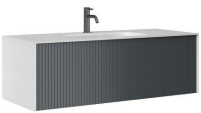

Acrylic Basin

Push-Open, Full Extension & Soft Close Drawer

160cm Set
120cm Set
100cm Set
80cm Set
40cm Side Cabinet (R-L)

Body; Acrylic Surface
Drawers; Matt Lacquer MDF

LED Mirror with Motion Sensor

Matt Anthracite
Lacquer